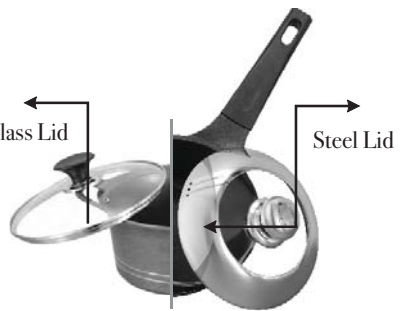

SONEX
DIE CAST
CERAMIC COATING

Inner Layers

Marble Coating

Glass Lid

Steel Lid

Bakelite Calais

Steel Calais

Different Style of Side Handle

A HEALTHY
COOKING
EXPERIENCE

Inner Layers

Back Round

Inner Black

Inner White

Color Range

Black

Metallic Grey

Bronzay

Red